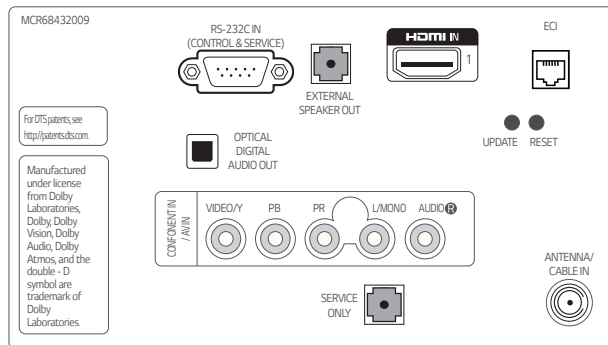

CONNECTIVITY

55" / 50" / 43"