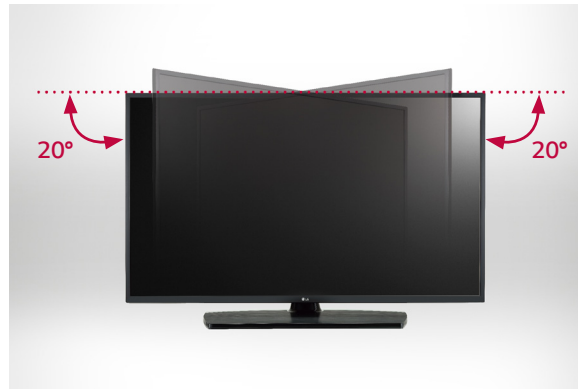

#### Commercial Swivel Stand

The UT343H commercial grade stand swivels to allow guests to view the TV from virtually any angle and can easily be fastened to a tabletop for security purposes.