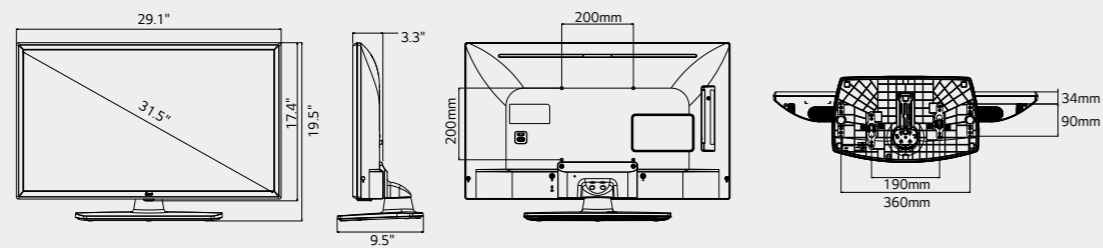

## Dimensions (With Stand : W x H x D / Weight)

32"

29.1" x 19.5" x 9.5" /  
13.3lb  
\*Swivel

40"

35.9" x 22.7" x 11.1" /  
22.9lb  
\*Swivel

43"

38.3" x 24.6" x 11.9" /  
27.4lb  
\*Swivel

49"