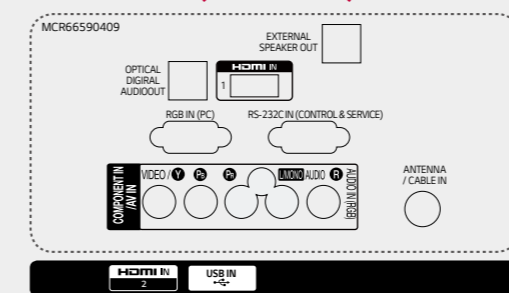

Jack Panels (Rear/Side)

The estimated annual energy cost determined in accordance with 16 CFR Part 305.5 for model 32LV340H, 40LV340H, 43LV340H, 49LV340H, and 55LV340H are $4, $7, $8, $10 and $12 respectively.

*Your energy cost depends on your utility rates and use. The estimated cost is based on 12 cents per kWh and 5 hours of use per day. For more information, visit www.ftc.gov/energy/

1FTC Television labeling rule (18 CFR Part 305, as added by 76 Fed. Reg. 1038 (Jan 6, 2011)).

Anti-Theft System

Kensington Lock Slot
The LV340H series feature a Kensington lock slot, so hotels can securely lock the TV. (Lock sold separately)

Reinforced Metal Stand
• Full metal reinforced stand to improve sturdiness, durability and safety.
• Provides (±20°) swivel out of the box.
• Provides (±20/45/90°) swivel when used with Lock Down plate.

Lock Down Plate with Credenza Hole
• Lock the TV firmly to the credenza for added security and help deter theft. (Mounting plate, security bolts, nuts and screws are included.)