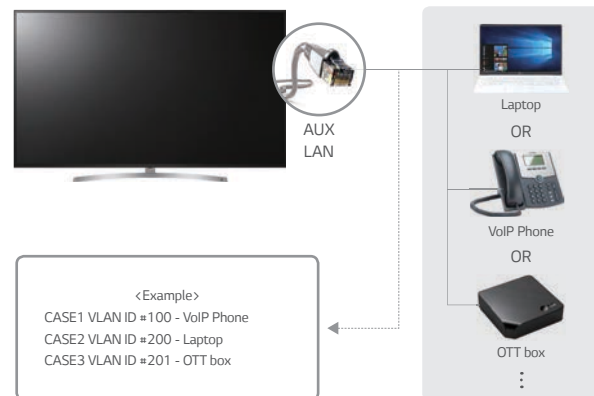

A Premium Smart Solution With UHD Content Delivery

UU770H Series

Hospitality Features

SoftAP

SoftAP (Software enabled Access Point) is a "Virtual" Wi-Fi feature in which software works on the device to create a wireless hotspot.

* SoftAP should be set in installation menu after TV is on.
* Smart Mirroring may not be operated at the same time.

LAN out with VLAN (Virtual LAN) ID

Enhance the connectivity experience by overcoming space constraints. This feature enables users to manage a virtual LAN via the LAN out Function to set the ID for each device in the TV menu.