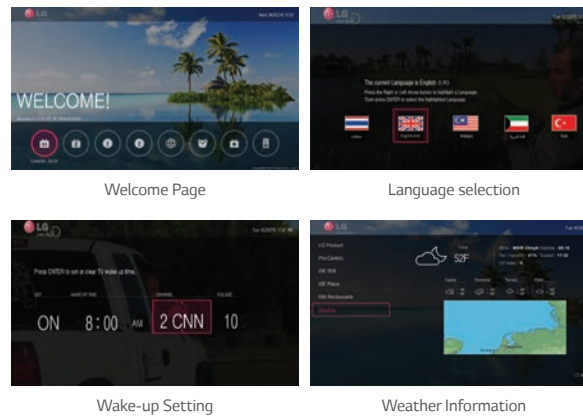

A Premium Smart Solution With UHD Content Delivery

UU770H Series

Pro:Centric Smart Application Platform

Pro:Centric Hotel Management Solution

Pro:Centric SMART is optimized for customizing hospitality services for hotel brands and guests through an IP & RF infrastructure. With its high picture quality, sophisticated design and advanced connectivity functions, it upscales in-room entertainment and increases convenience through implementation of high-end technology.

* Customized UI may be little different.

Pro:Centric Server Application

You can now differentiate your hotel with our customizable templates and pages which can be specialized for your property. Pro:Centric provides a solution that is easily customizable for your business.

Pro:Centric Direct Solution

Pro:Centric Direct is a hotel content management system that supports various solutions such as 1-click service and IP-network-based remote management with simple editing tools. With this solution, users can easily design their own UI and provide customized service while managing TVs on this platform efficiently.

* Actual UI may be litter different