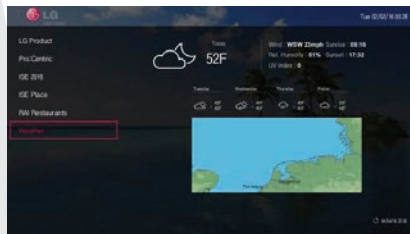

A Premium Smart Solution With UHD Content Delivery

UU770H Series

Pro:Centric V Hotel Management Solution

Pro:Centric V provides comprehensive solutions in RF infrastructure. Through the Pro:Centric Server and App, hoteliers are able to customize their settings and deliver information on hotel facilities and wake-up call services, weather forecasts and other messages to guests, all while reinforcing the hotel's brand image.

Multi Languages

39 languages including Hebrew, Arabic and Farsi, and language alignment are supported, making your guests' stay a more comfortable one.

Right Alignment (Hebrew, Arabic, Farsi)