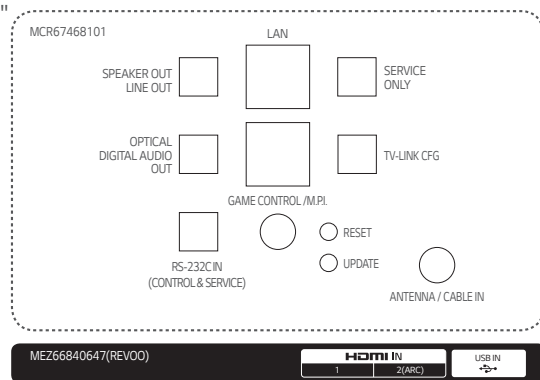

Connectivity

75"