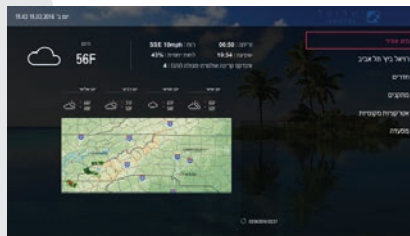

Left Alignment (36 languages)

Basic & Easy Templates

Pro:Centric Application (PCA) provides one Basic & Easy Template. making a total of three templates, that customers can select according to their preference.