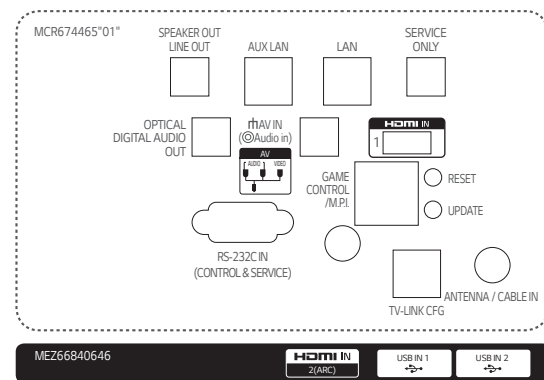

65" / 55" / 49"