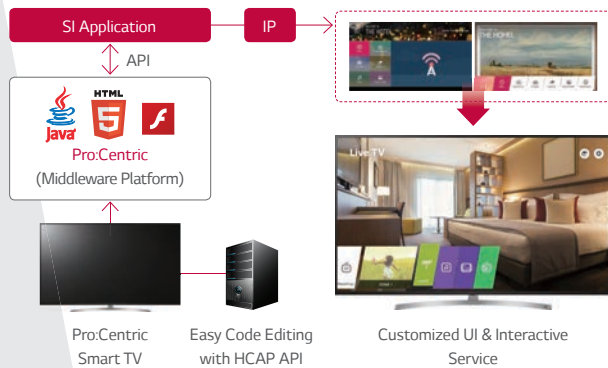

75UU770H

55UU770H

65UU770H

49UU770H

A Premium Smart Solution With UHD Content Delivery

UU770H Series

Provide your guests with the interactive smart solution, Pro:Centric SMART, for a superior experience. The UU770H series enables you to customize and create your own content with SDK Tools, Pre-loaded Apps, and content management software (Pro:Centric V and Pro:Centric Direct). Also, Ultra HD picture Quality with High Dynamic Range (HDR) and guest-centric technologies increase guests' satisfaction and make a lasting impressions on your hospitality properties. The UU770H models also have an embedded b-LAN module.

A Premium Smart Solution With UHD Content Delivery

UU770H Series

Pro:Centric Smart Application Platform

Pro:Centric Hotel Management Solution

Pro:Centric SMART is optimized for customizing hospitality services for hotel brands and guests through an IP & RF infrastructure. With its high picture quality, sophisticated design and advanced connectivity functions, it upscales in-room entertainment and increases convenience through implementation of high-end technology.

Pro:Centric Direct Solution

Pro:Centric Direct is a hotel content management system that supports various solutions such as 1-click service and IP-network-based remote management with simple editing tools. With this solution, users can easily design their own UI and provide customized service while managing TVs on this platform efficiently.

A Premium Smart Solution With UHD Content Delivery

UU770H Series

Hospitality Features

SoftAP

SoftAP (Software enabled Access Point) is a "Virtual" Wi-Fi feature in which software works on the device to create a wireless hotspot.