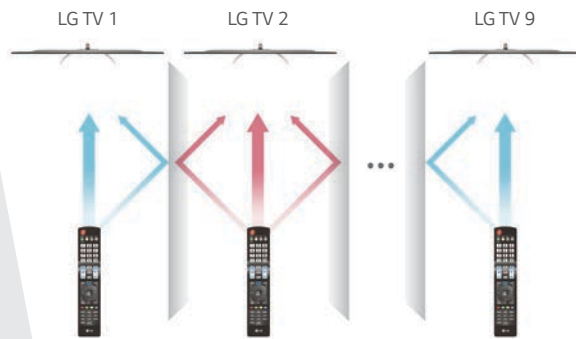

A Premium Smart Solution With UHD Content Delivery

UU770H Series

Hospitality Features

Multi IR

Multi IR function eliminates the remote control signal interference between TVs in multiple dwelling beds. This system will work using the same LG TV model.

Commercial Swivel Stand*

Expand the range of comfort for the guests with a commercial grade stand by allowing them to watch a TV from any angle.