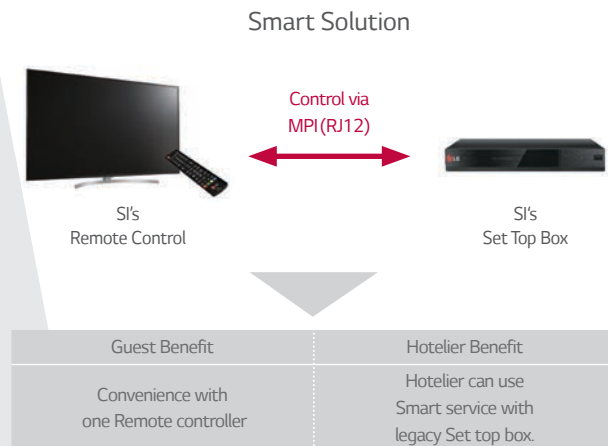

* SoftAP should be set in installation menu after TV is on.
* Smart Mirroring may not be operated at the same time.

LAN out with VLAN (Virtual LAN) ID

Enhance the connectivity experience by overcoming space constraints. This feature enables users to manage a virtual LAN via the LAN out Function to set the ID for each device in the TV menu.

* AUX LAN (LAN out) ID : Set a VLAN ID to be assigned to external devices connected to the LAN out port.
(a AUX LAN is used for assigning a VLAN ID)
* VLAN ID : Create separate Virtual LAN group with ID (tagging).

EzManger

EzManager provides convenient setup for Pro:Centric TV settings automatically without the need for special configuration. Auto-installation requires 1~3 minutes while manual installation requires 3~5 minutes.

A Premium Smart Solution With UHD Content Delivery

UU770H Series

Hospitality Features

MPI Protocol

LG Protocol through MPI (RJ12) allows communication between the TV and the system integrator (SI) interface box, eventually giving smart services and content to more Hotel guests.