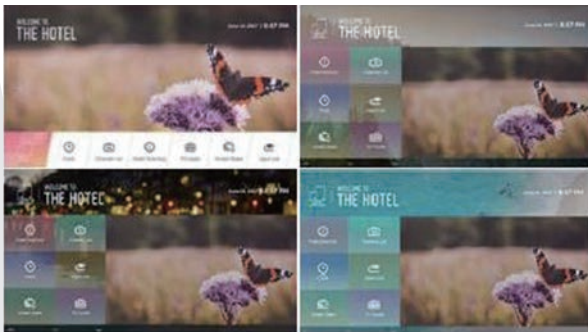

Operation of up to 8 hotel channels (22 sub-channels) allows you to offer various information and added services.

A Premium Smart Solution With UHD Content Delivery

UU770H Series

Value Added Features

New Quick Menu (2.0)

You can enjoy LG's simple home menu solution. It provides editable welcome message, date/time and other frequently used menus in the form of a menu bar. These can be all set with a remote control or USB, and guests are able to easily access the menus they want.