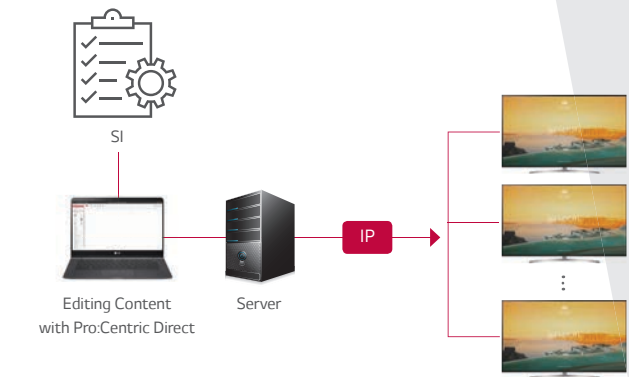

75UU770H

55UU770H

65UU770H

49UU770H

A Premium Smart Solution With UHD Content Delivery

UU770H Series

Provide your guests with the interactive smart solution, Pro:Centric SMART, for a superior experience. The UU770H series enables you to customize and create your own content with SDK Tools, Pre-loaded Apps, and content management software (Pro:Centric V and Pro:Centric Direct). Also, Ultra HD picture Quality with High Dynamic Range (HDR) and guest-centric technologies increase guests' satisfaction and make a lasting impressions on your hospitality properties. The UU770H models also have an embedded b-LAN module.

A Premium Smart Solution With UHD Content Delivery

UU770H Series

Pro:Centric Smart Application Platform

Pro:Centric Hotel Management Solution

Pro:Centric SMART is optimized for customizing hospitality services for hotel brands and guests through an IP & RF infrastructure. With its high picture quality, sophisticated design and advanced connectivity functions, it upscales in-room entertainment and increases convenience through implementation of high-end technology.

* Customized UI may be little different.

Pro:Centric Server Application

You can now differentiate your hotel with our customizable templates and pages which can be specialized for your property. Pro:Centric provides a solution that is easily customizable for your business.

Pro:Centric Direct Solution

Pro:Centric Direct is a hotel content management system that supports various solutions such as 1-click service and IP-network-based remote management with simple editing tools. With this solution, users can easily design their own UI and provide customized service while managing TVs on this platform efficiently.