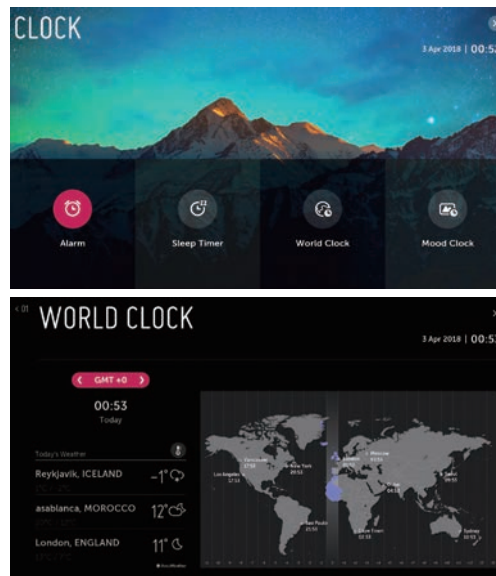

Perfect picture quality and color

Enjoy Full HD content in 4K ULTRA HD quality via the 4K Upscaler. The 4K Upscaler automatically upgrades Full HD content to ULTRA HD through several steps of upscaling processes. Also this LG TV can deliver intense highlights, vivid colors and deep black on the screen through its HDR10 capability.

Smart TV by LG WebOS 4.0

This is LG Smart TV with WebOS 4.0. Explore the latest LG Smart TV features, and discover TVs that deliver innovative technology, remarkable clarity, and true-to-life colors.

webOS

* Actual In-screen image may be different.

Smart Clock

This app-based clock provides information on current local time and times from around the world in smart way.

* Actual In-screen image may be little different.

Facility Virtual View

Guests may see the Hotel facility or even their own room through 360 VR or Panorama view contents.

* All pictures shown below are for illustration purpose only (for a better understanding). Actual device and screen may differ.